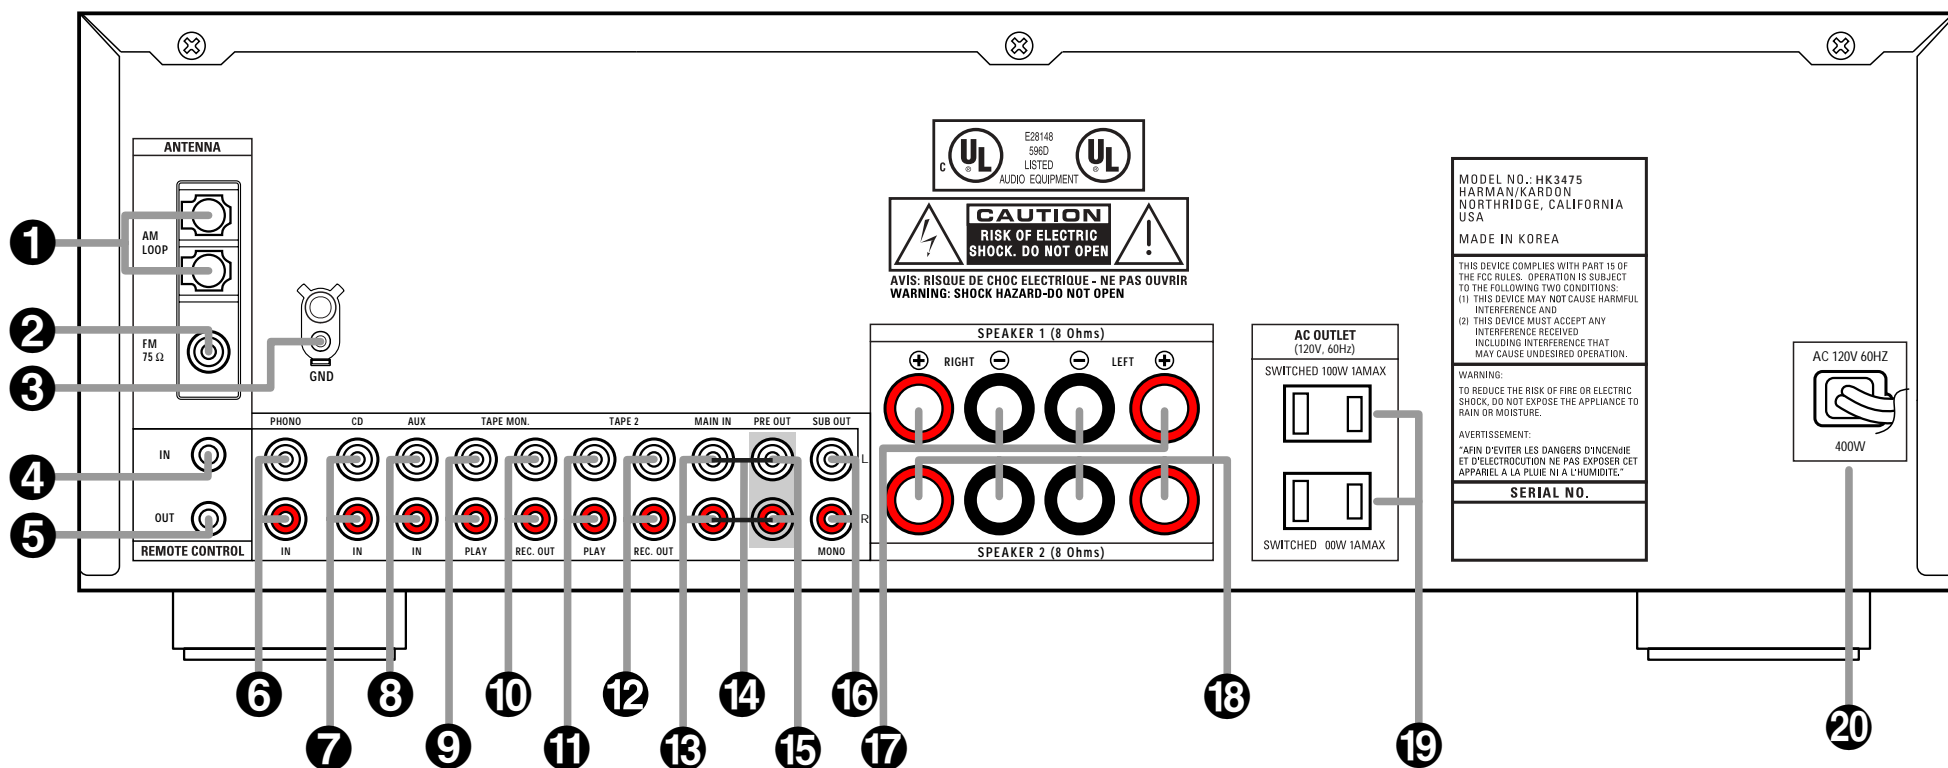

# HK 3475 REAR-PANEL CONNECTIONS

- |                 |                                |                        |
|-----------------|--------------------------------|------------------------|
| 1 AM Antenna    | 8 Aux Inputs                   | 15 Preamp Out          |
| 2 FM Antenna    | 9 Tape Monitor Play/In         | 16 Subwoofer Out       |
| 3 Phono Ground  | 10 Tape Monitor Record/Out     | 17 Speaker 1 Terminals |
| 4 Remote IR In  | 11 Tape 2 Play/In              | 18 Speaker 2 Terminals |
| 5 Remote IR Out | 12 Tape 2 Record/Out           | 19 Accessory Outlets   |
| 6 Phono Inputs  | 13 Main In                     | 20 Power Cable         |
| 7 CD Inputs     | 14 Pre-Out/Main-In Jumper Pins |                        |